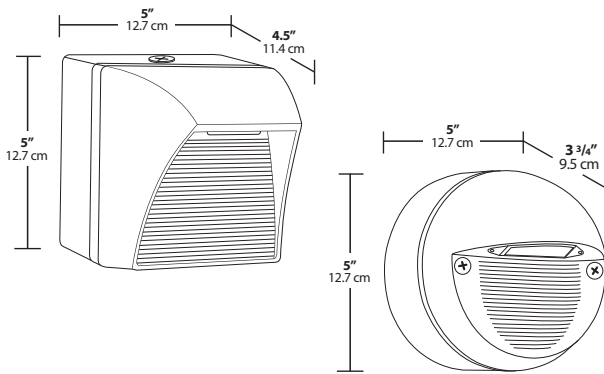

# WPLED5

- **Equivalency: 13W CFL or 60W Incandescent**
- **50,000-Hour Life Based on LM-80 Tests**
- **Three Conduit Entry Points (Backbox can be rotated to change side entry points)**
- **Low-Profile, 1 1/2" Backbox, Perfect for Surface-Mount Applications**
- **Optional Frosted Lens Included**
- **Mounting Height: 5' - 10'**
- **5-Year LED Warranty**

## Dimensions