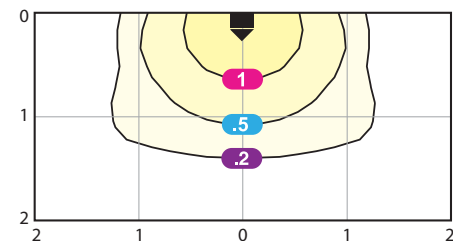

\* Values shown for round fixture and cool temperature. Visit [www.rabweb.com](http://www.rabweb.com) for square, neutral and warm.

## Photometrics

**WPLEDR5 - Round Fixture, 8' Mounting Ht.\***

Multiples of Mounting Height - Values shown in Footcandles

**WPLED5 - Square Fixture, 8' Mounting Ht.**

Mounting Height	Multiplier
5	2.6
6	1.8
7	1.3
8	1.0
9	0.8
10	0.6