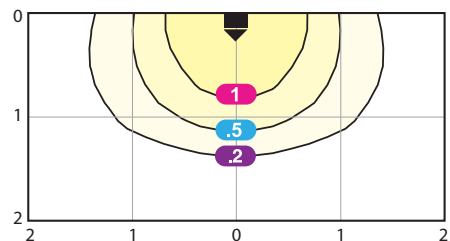

Photometrics

WPLEDR5 - Round Fixture, 8' Mounting Ht.*

Multiples of Mounting Height - Values shown in Footcandles