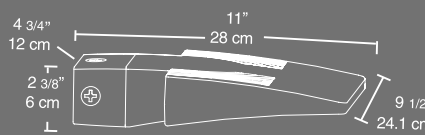

RAB PACK™

For use on LEED buildings to attain Light Pollution Reduction Credit

LED WALLPACK WPLED20

- Full Cutoff, Fully Shielded LED Wallpack
- 20 Watt, High Output LED Light Engine
- 50,000 Hour Life
- Photocell option for both mountings
- May be used as an uplight

Dark Sky Approved Fully Cutoff Fully Shielded Design

Photometrics

20w LED @ 12' Mounting Height

Multiples of Mounting Height • Values shown in Footcandles

Performance Visualization

Night Time Simulation Rendered using AGI32 based on IES LM-79 Testing

WPLED20 puts more light on the ground with less glare and smoother distribution.

Catalog Numbers

WPLED20	Bronze with Cool light
WPLED20W	White with Cool light
WPLED20Y	Bronze with Warm light
WPLED20YW	White with Warm light

WPLED20 has earned the U.S. Department of Energy Lighting Facts label for LED performance

www.rabweb.com • 888 722-1000