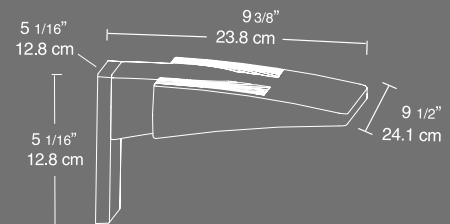

RAB PACK™

For use on LEED buildings to attain Light Pollution Reduction Credit

LED WALLPACK WPLED20

- Full Cutoff, Fully Shielded LED Wallpack
- 20 Watt, High Output LED Light Engine
- 50,000 Hour Life
- Photocell option for both mountings
- May be used as an uplight

Dark Sky Approved Fully Cutoff Fully Shielded Design

Photometrics

20w LED @ 12' Mounting Height

Multiples of Mounting Height • Values shown in Footcandles

Performance Visualization

Night Time Simulation Rendered using AGI32 based on IES LM-79 Testing

WPLED20 puts more light on the ground with less glare and smoother distribution.

Catalog Numbers

WPLED20	Bronze with Cool light
WPLED20W	White with Cool light
WPLED20Y	Bronze with Warm light
WPLED20YW	White with Warm light

WPLED20 has earned the U.S. Department of Energy Lighting Facts label for LED performance

www.rabweb.com • 888 722-1000