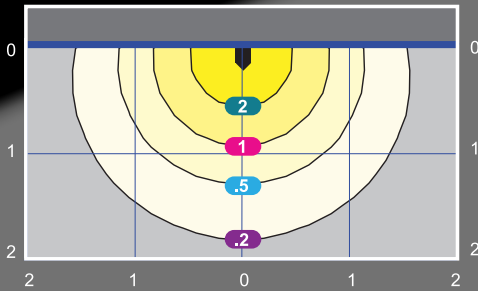

RAB PACK™

For use on LEED buildings to attain Light Pollution Reduction Credit

LED WALLPACK WPLED20

- Full Cutoff, Fully Shielded LED Wallpack
- 20 Watt, High Output LED Light Engine
- 50,000 Hour Life
- Photocell option for both mountings
- May be used as an uplight

Dark Sky Approved Fully Cutoff Fully Shielded Design

Photometrics

20w LED @ 12' Mounting Height

Multiples of Mounting Height • Values shown in Footcandles

Performance Visualization

Night Time Simulation Rendered using AGI32 based on IES LM-79 Testing

WPLED20 puts more light on the ground with less glare and smoother distribution.

Catalog Numbers

WPLED20	Bronze with Cool light
WPLED20W	White with Cool light
WPLED20Y	Bronze with Warm light
WPLED20YW	White with Warm light