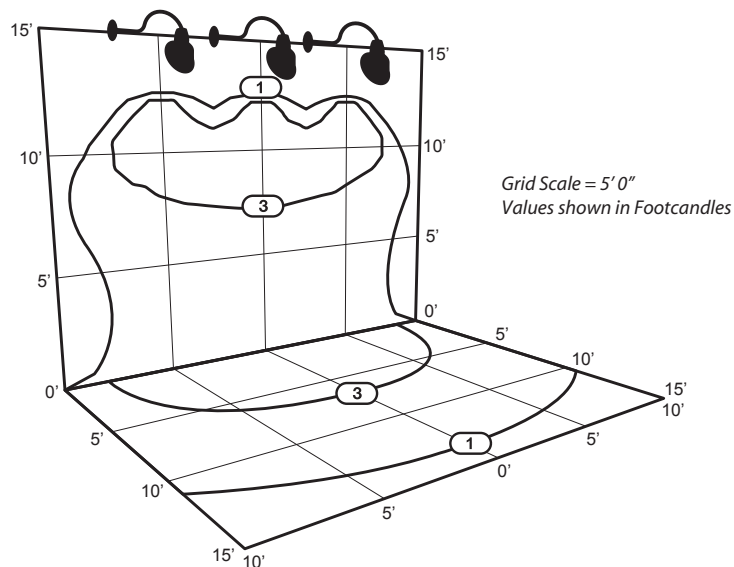

**Conforms with the guidelines of ANSI C78.377-2008 for color uniformity.

Photometrics

- Three 13W LEDs @ 15' Mounting Height
- Extended 2' from Wall, Spaced 5' Apart, Tilted -20°
- Angled Cone Shade, Neutral Light