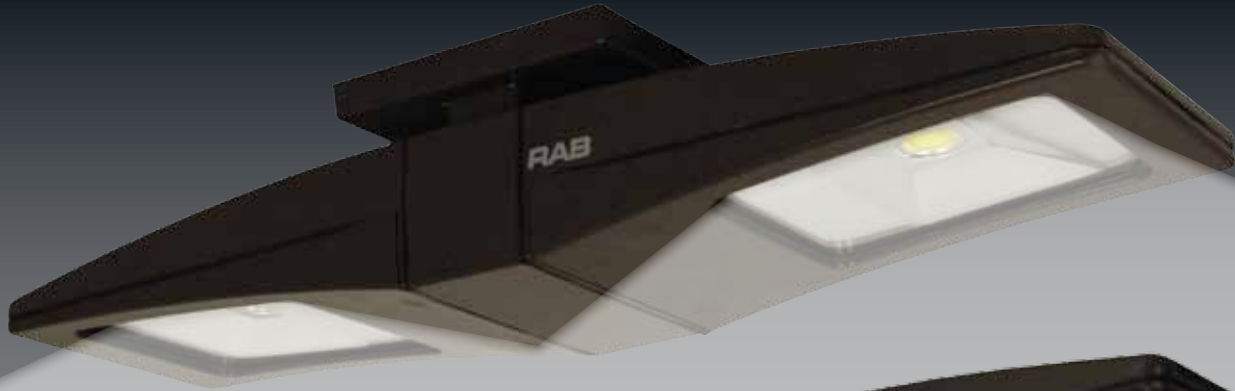

CLED

LED CEILING MOUNT

Affordable LED Ceiling Lighting

Endless Applications

Gas Station Canopies

Walk In Freezers

Home Car Ports

Store Fronts

Bank Canopies

Building Interiors

RAB[®]
LIGHTING
www.rabweb.com • 888 722-1000

RAB LED fixtures are backed by a 5 Year Warranty.

On Models:
CLED2x20
CLED2X13

Reduce Operating & Maintenance Costs

- Full Cutoff, Fully Shielded LED Ceiling Light
- 50,000 Hour Life
- Great for parking garages, canopies, stairwells and entrance ways
- UL Listed for use as an uplight:
 - CLED10 & CLED13 (damp locations)
 - CLED2x20 (wet locations)
- LM-79 and LM-80 tested
- 5 Year Warranty