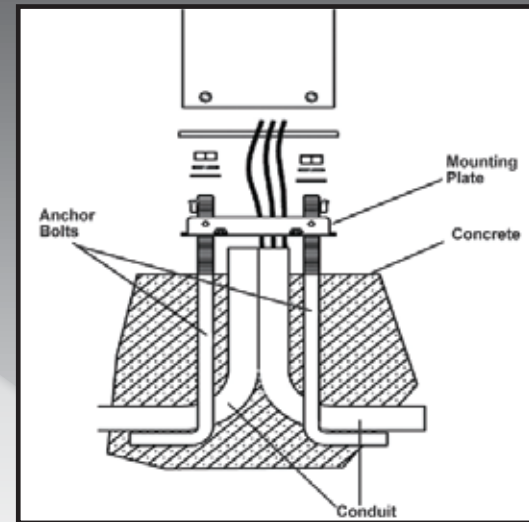

Affordable LED Bollards

BLED[™]
LED BOLLARD

- High Output LED, 120 Volt
- Long Life / Low Maintenance
- More Shapes / Lower Wattages
- Cool, Warm and Neutral Color Temperatures
- Strong and stable mounting with anchor bolts included

BLEDR2x5-36
w/two 5W Round LEDs

BLED5-36 (shown)
36" w/one 5W Square LED

BLED2x5-36
w/two 5W Square LEDs

BLEDR5-18 (shown)
18" w/one 5W Round LED

BLEDR2x5-18
w/two 5W Round LEDs

BLED5-18 (shown)
18" w/one 5W Square LED