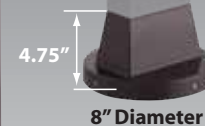

BLED10 (shown)
42" w/one 10W LED

BLED2x10
w/two 10W LEDs

BLED13
w/one 13W LED

BLED2x13
w/two 13W LEDs

BLEDR5-42 (shown)
42" w/one 5W Round LED

BLEDR2x5-42
w/two 5W Round LEDs

White Finish - add "W" as suffix (BLED5-42W).

Neutral White Light - add "N" before color suffix (BLED5-42NW).

Warm Light - add "Y" before color suffix (BLED5-42YW)

BLED5-42 (shown)
42" w/one 5W Square LED

BLED2x5-42
w/two 5W Square LEDs

BLEDR5-36 (shown)
36" w/one 5W Round LED

BLEDR2x5-36
w/two 5W Round LEDs

BLED5-36 (shown)
36" w/one 5W Square LED

BLED2x5-36
w/two 5W Square LEDs

BLEDR5-18 (shown)
18" w/one 5W Round LED

BLEDR2x5-18
w/two 5W Round LEDs

BLED5-18 (shown)
18" w/one 5W Square LED

BLED2x5-18
w/two 5W Square LEDs

Optional Round Bases

BOLBASE RETRO:
Existing bollard bases

BOLBASE:
New construction