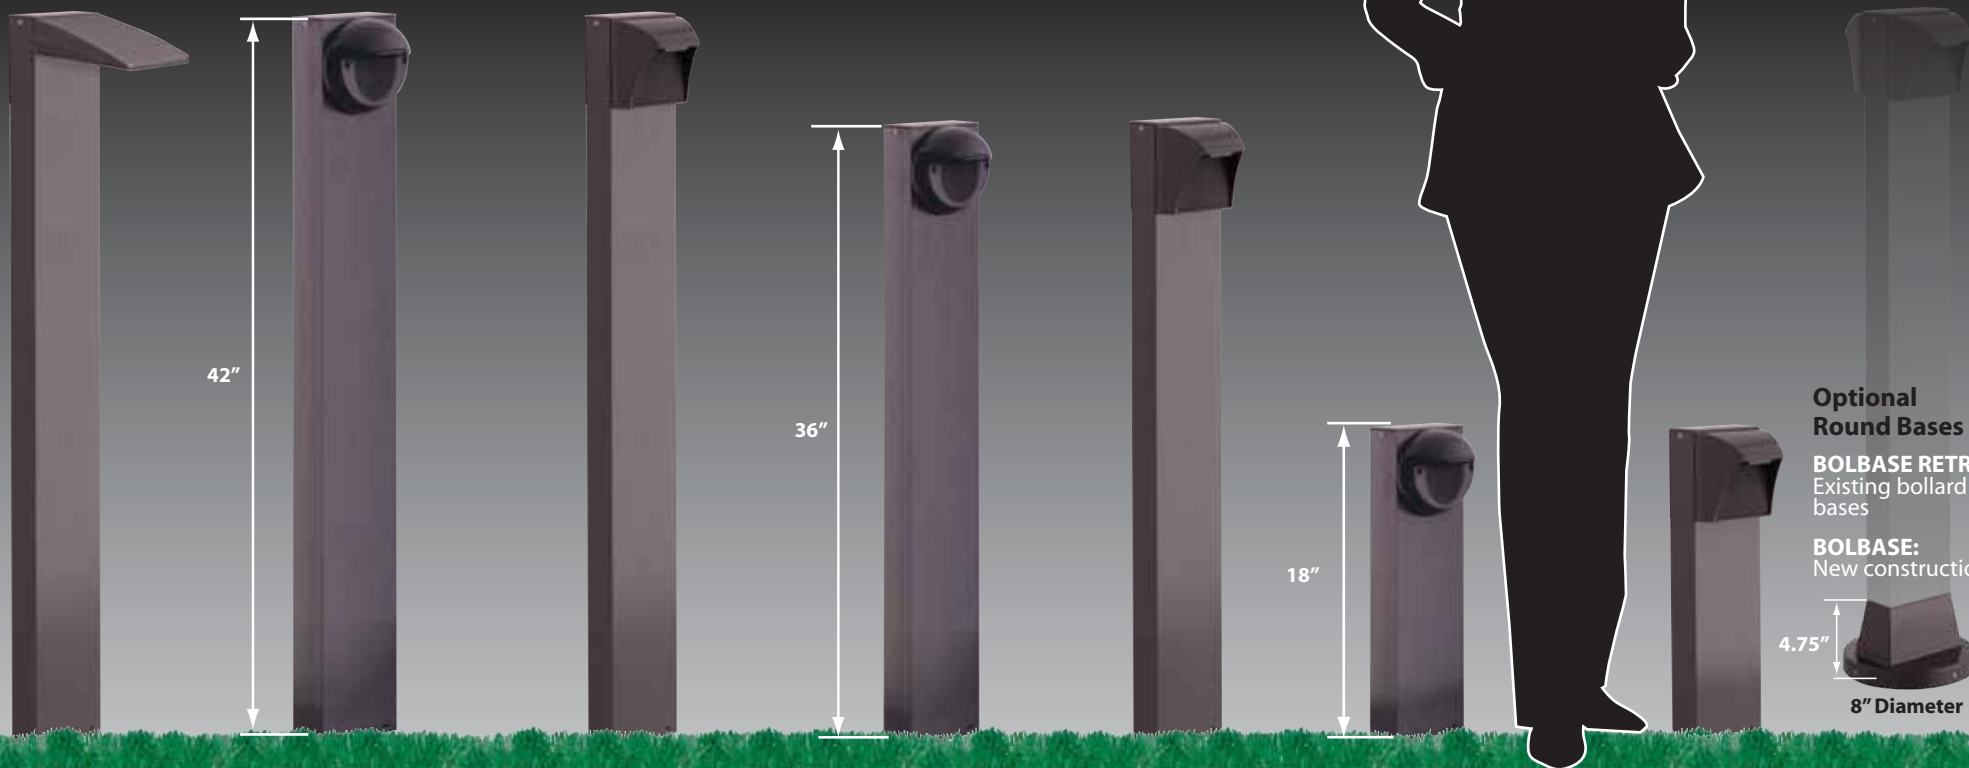

Affordable LED Bollards

BLED[™]
LED BOLLARD

- High Output LED, 120 Volt
- Long Life / Low Maintenance
- More Shapes / Lower Wattages
- Cool, Warm and Neutral Color Temperatures
- Strong and stable mounting with anchor bolts included

10W
13W

New! 5W Round

New! 5W Square

UL US LISTED
SUITABLE FOR WET LOCATIONS

RAB[®]
LIGHTING
www.rabweb.com • 888 722-1000

RAB LED

Affordable LED Outdoor Lighting

Great for Landscape and Pathway Lighting

BLED10 (shown)
42" w/one 10W LED

BLED2x10
w/two 10W LEDs

BLED13
w/one 13W LED

BLED2x13
w/two 13W LEDs

BLEDR5-42 (shown)
42" w/one 5W Round LED

BLEDR2x5-42
w/two 5W Round LEDs

White Finish - add "W" as suffix (BLED5-42W).

BLEDR2x5-36
w/two 5W Round LEDs

BLED5-36 (shown)
36" w/one 5W Square LED

BLED2x5-36
w/two 5W Square LEDs

BLEDR5-18 (shown)
18" w/one 5W Round LED

BLEDR2x5-18
w/two 5W Round LEDs

BLED5-18 (shown)
18" w/one 5W Square LED